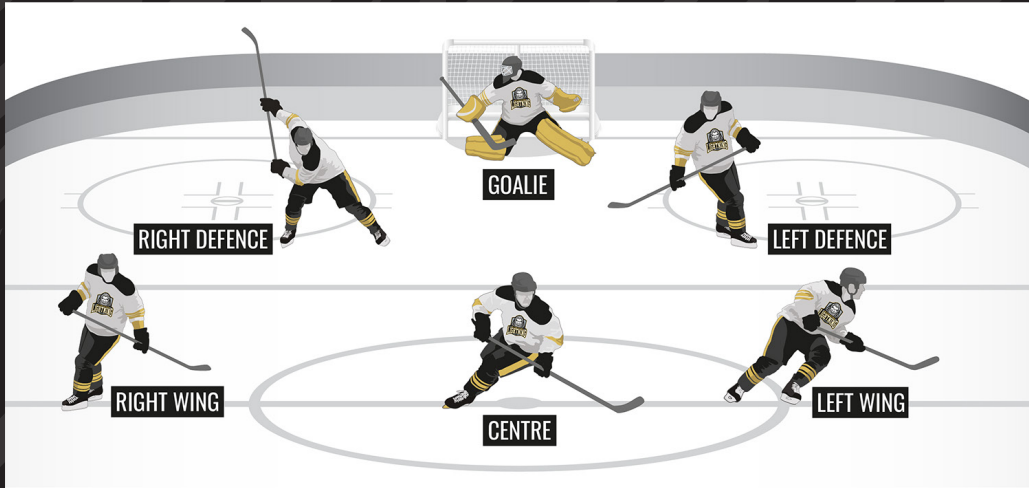

PLAYER POSITIONS IN ICE HOCKEY

Each hockey team is allowed six players on the ice at once, including the goalie (also known as the netminder). A full team typically has around 22 players: 20 skaters and two netminders, with players rotating in and out of the game.

Players not currently in play sit on the team's bench, located beside the rink. They enter the ice by hopping over the boards or through a door. Each player usually stays on the ice for just under a minute, in what's called a shift. Shifts are kept short because ice hockey is an intense, high-energy sport – rotating players quickly keeps everyone fresh and ready for action!

Defenders focus on stopping the opposing team's forwards and protecting their goalie, particularly when their team doesn't have possession.

Forward - (Centre)

The centre takes face-offs, aiming to gain puck control, and plays both offensive and defensive roles across the centre of the ice.

Forward (Left & Right)

Wingers often play along the sides and are key goal scorers. They also cover defensive duties, balancing both offense and defence as the game demands.

LIGHTNING

VS BRISTOL PITBULLS
SUN 23/02/2025 - 17:30